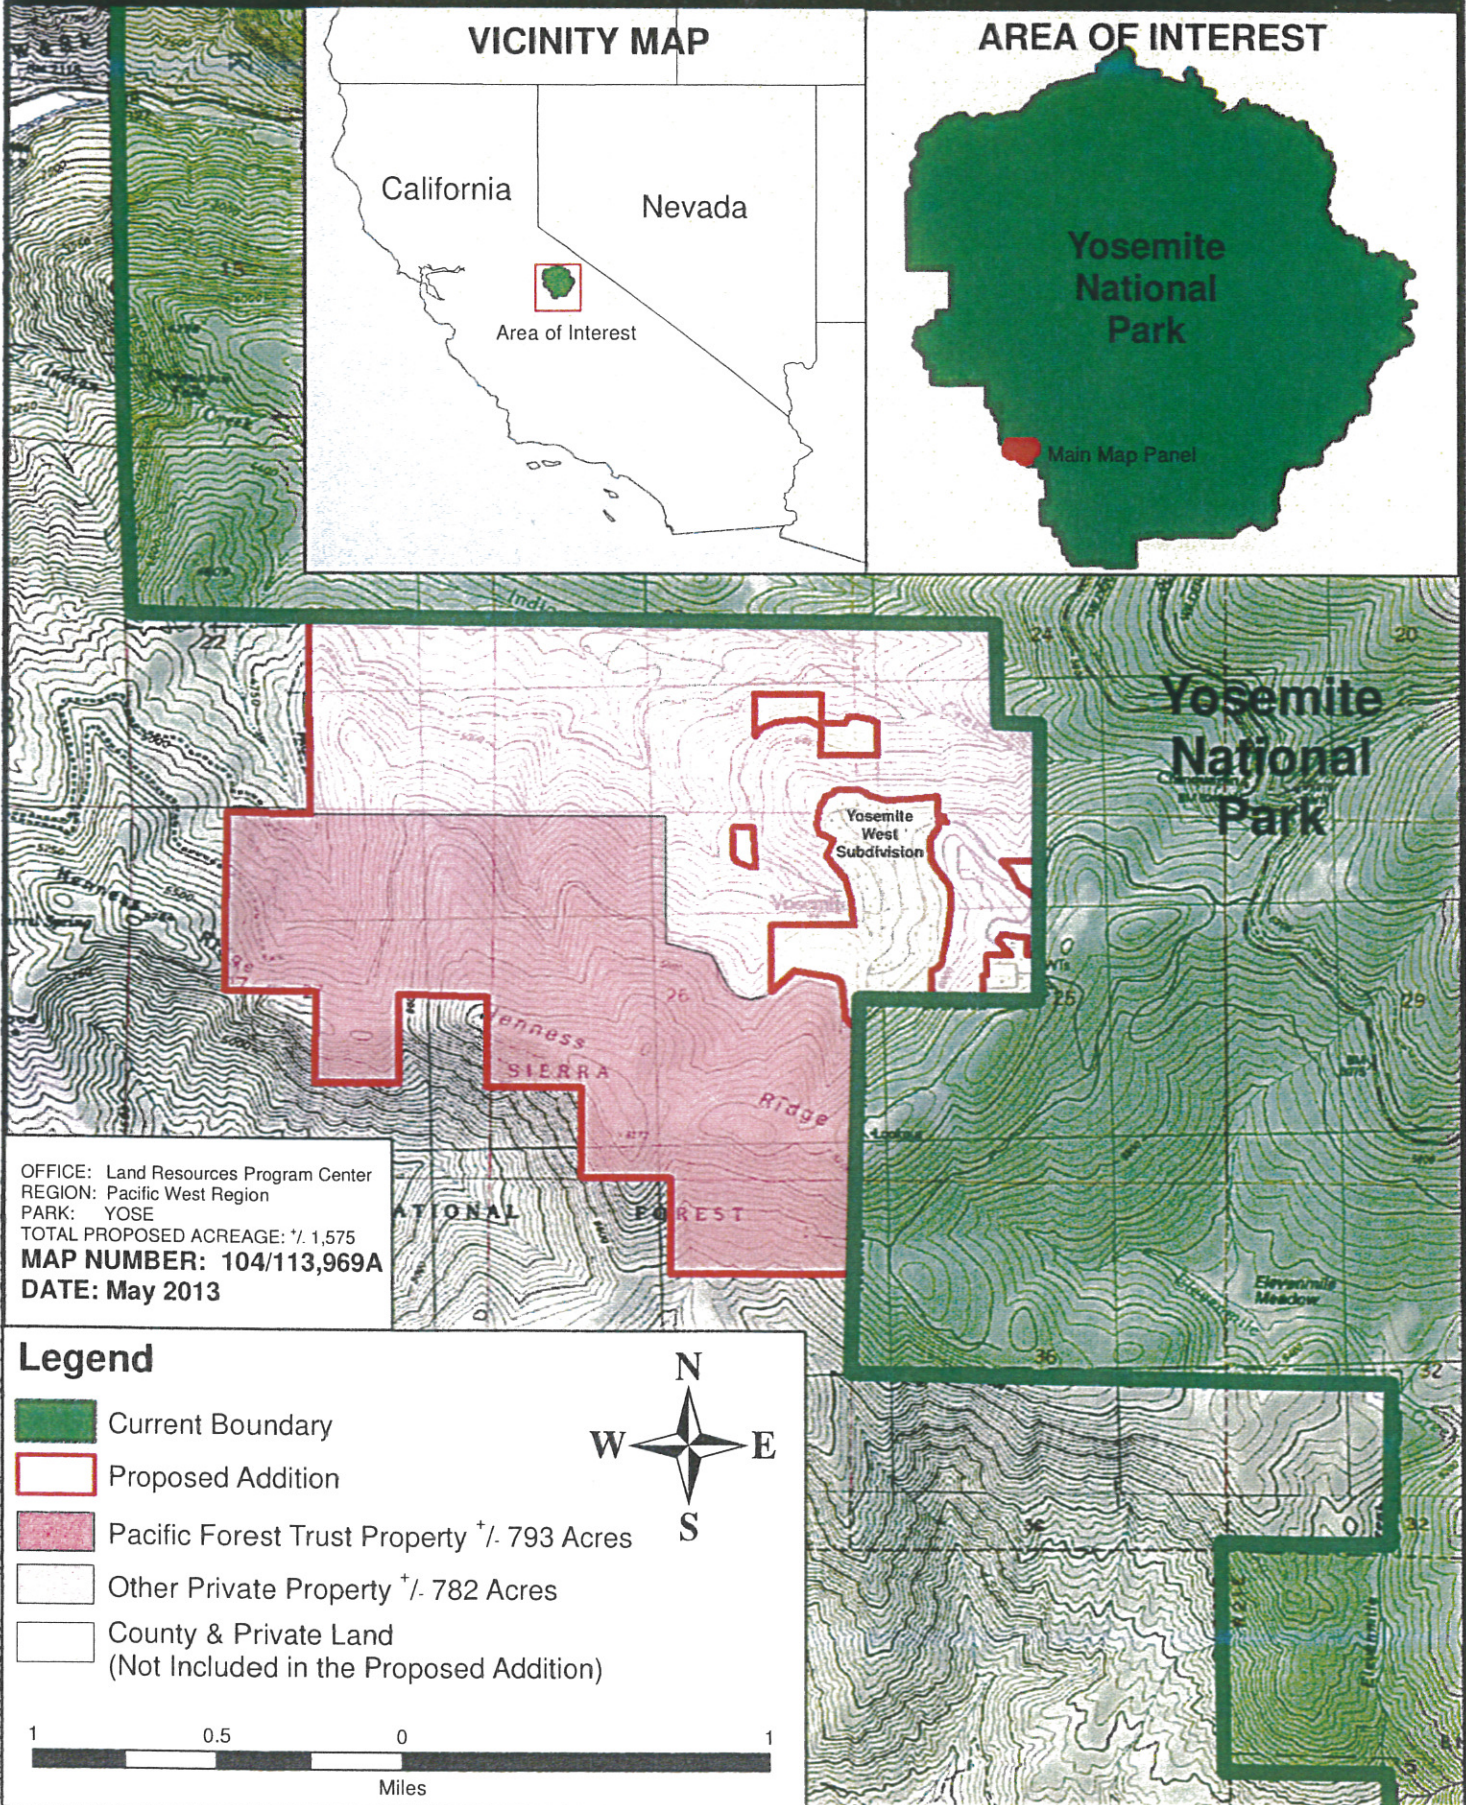

Yosemite National Park Proposed Addition

National Park Service
U.S. Department of the Interior

OFFICE: Land Resources Program Center
 REGION: Pacific West Region
 PARK: YOSE
 TOTAL PROPOSED ACREAGE: +/- 1,575
MAP NUMBER: 104/113,969A
 DATE: May 2013