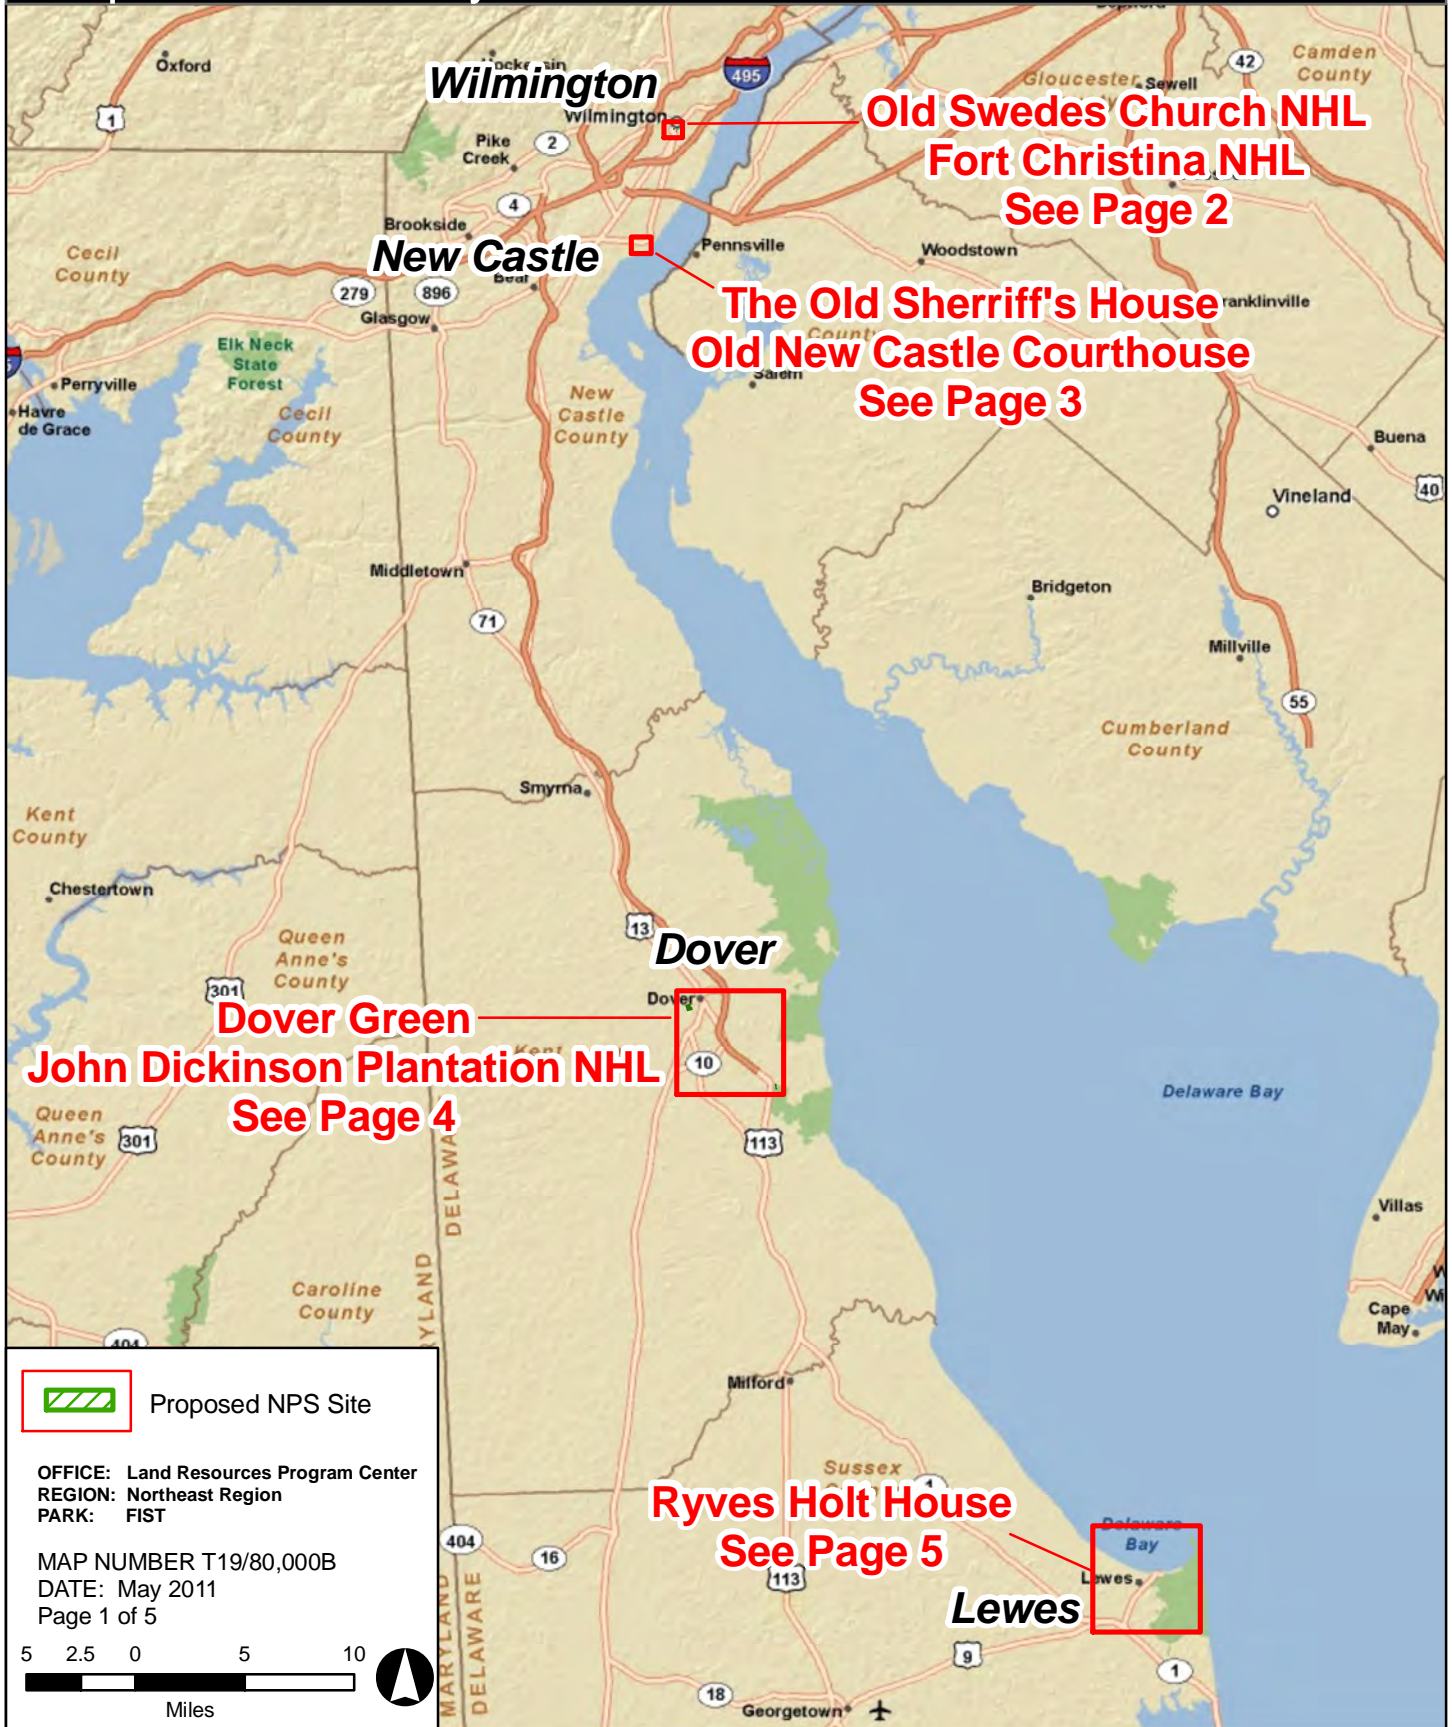

First State National Historical Park

New Castle, Kent, Sussex Counties, DE

Proposed Boundary

National Park Service
U.S. Department of the Interior

OFFICE: Land Resources Program Center
REGION: Northeast Region
PARK: FIST

MAP NUMBER T19/80,000B
DATE: May 2011
Page 1 of 5

First State National Historical Park

New Castle, Kent, Sussex Counties, DE

Proposed Boundary

National Park Service
U.S. Department of the Interior

First State National Historical Park

New Castle, Kent, Sussex Counties, DE

Proposed Boundary

National Park Service
U.S. Department of the Interior

NEW CASTLE
NEW CASTLE COUNTY

**Old Sherriff's House and
Old New Castle Courthouse**

 Proposed NPS Site

OFFICE: Land Resources Program Center
REGION: Northeast Region
PARK: FIST

MAP NUMBER T19/80,000B
DATE: May 2011
Page 3 of 5

Delaware River

First State National Historical Park

New Castle, Kent, Sussex Counties, DE