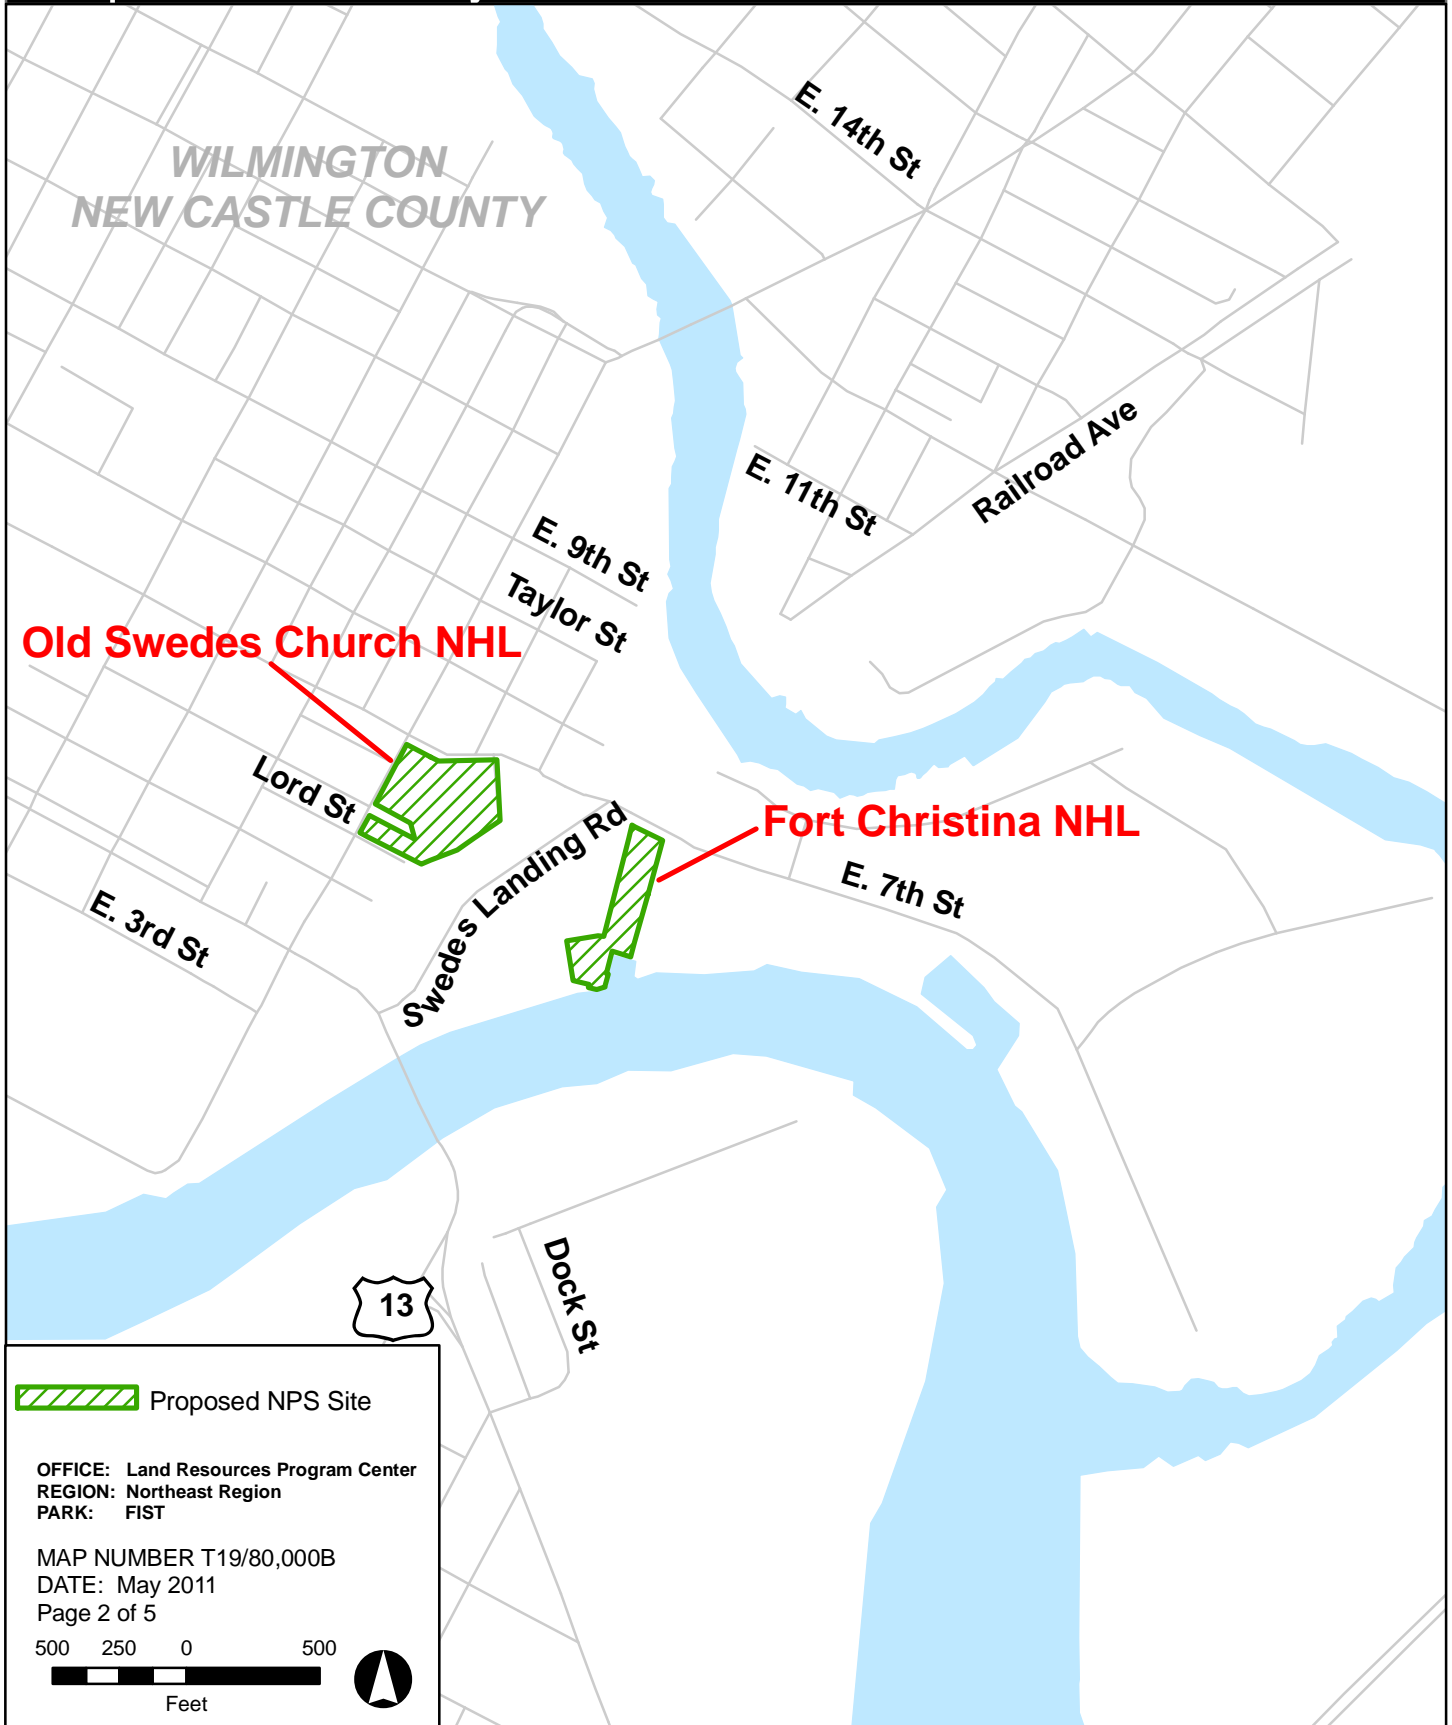

MAP NUMBER T19/80,000B
DATE: May 2011
Page 1 of 5

First State National Historical Park

New Castle, Kent, Sussex Counties, DE

Proposed Boundary

National Park Service
U.S. Department of the Interior

First State National Historical Park

OFFICE: Land Resources Program Center
REGION: Northeast Region
PARK: FIST

MAP NUMBER T19/80,000B
DATE: May 2011
Page 3 of 5

Delaware River

First State National Historical Park

New Castle, Kent, Sussex Counties, DE