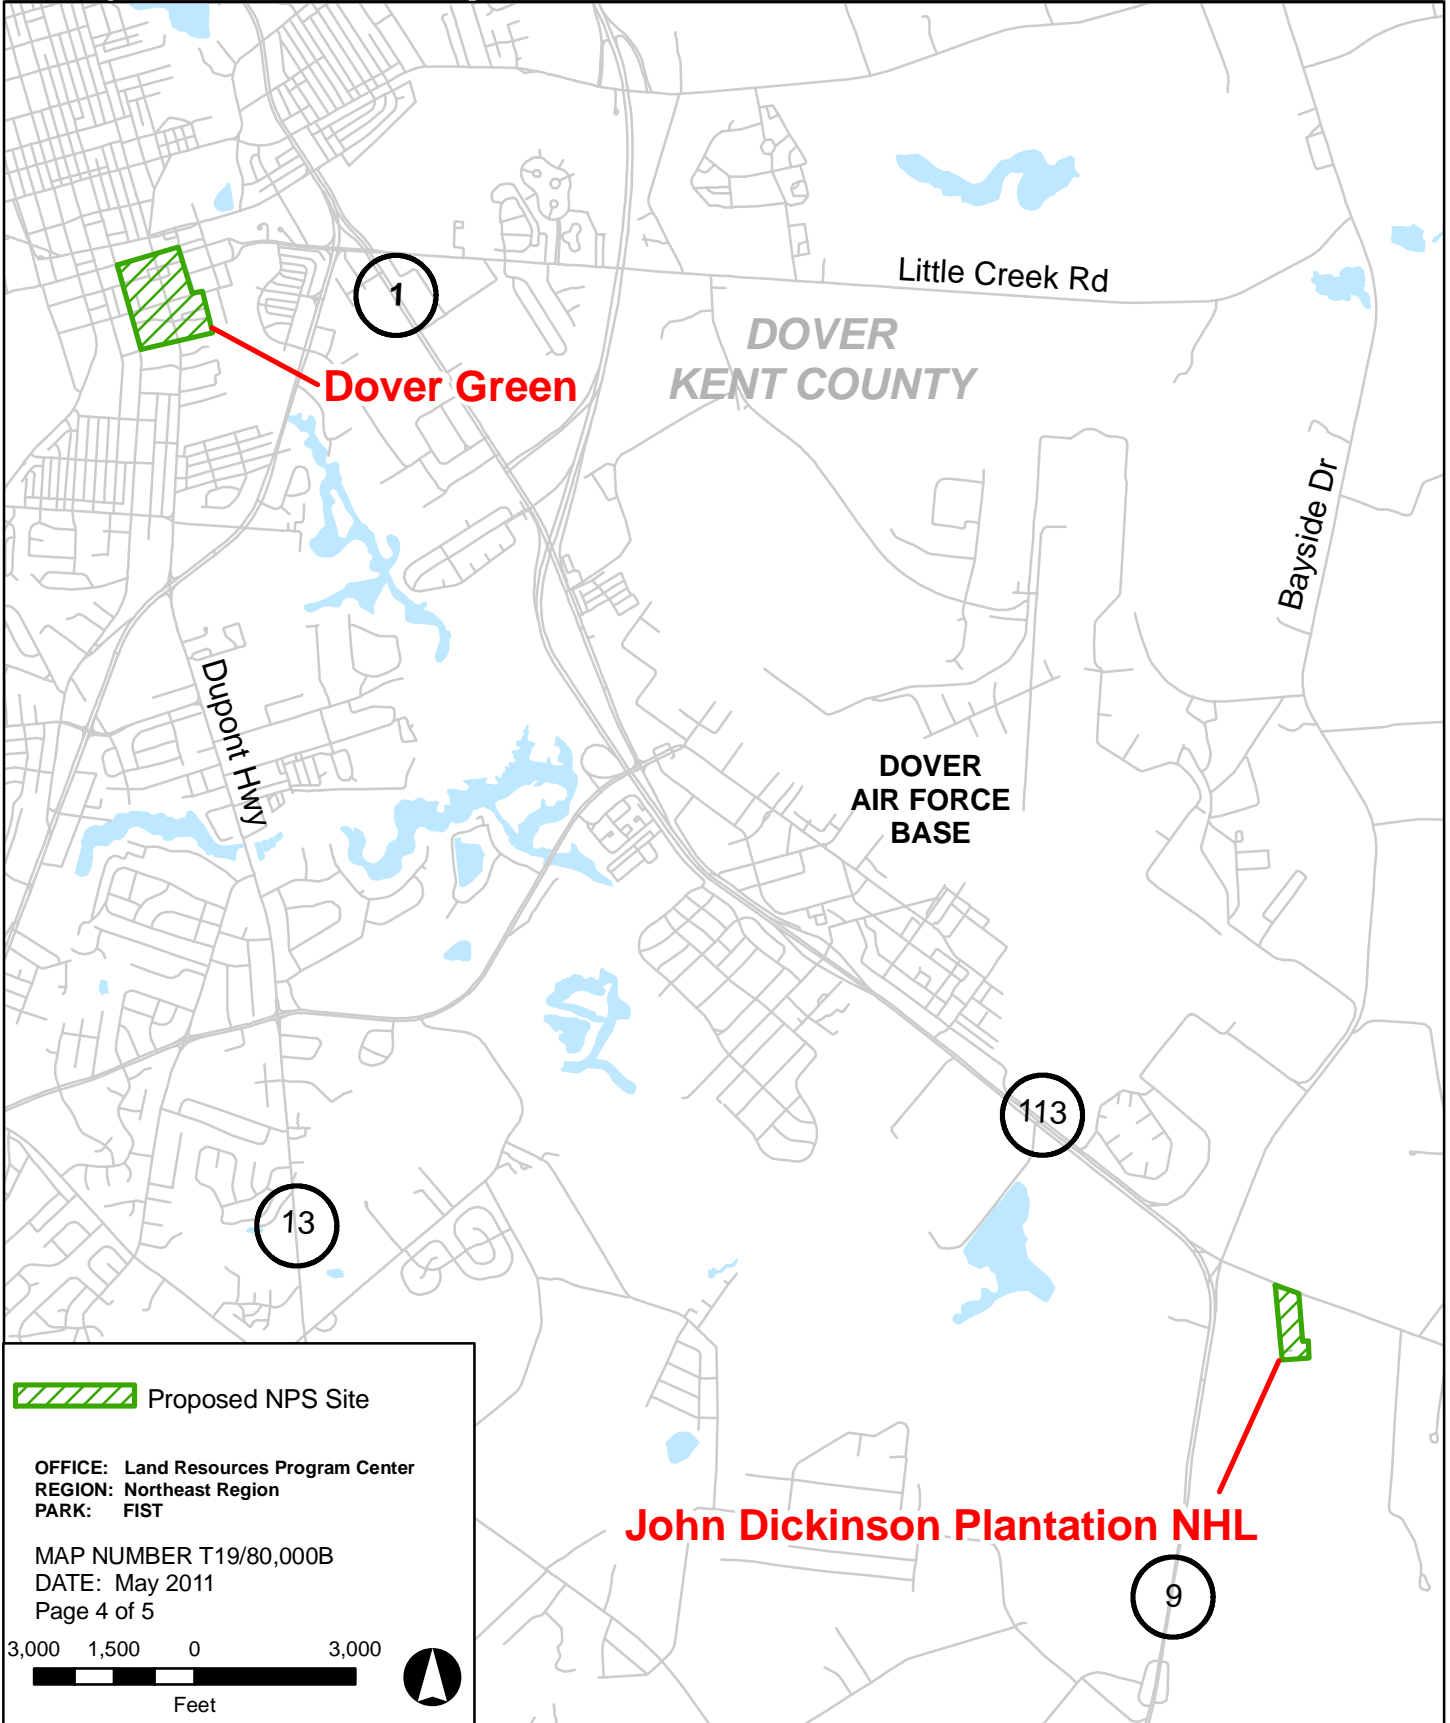

First State National Historical Park

New Castle, Kent, Sussex Counties, DE

Proposed Boundary

National Park Service
U.S. Department of the Interior